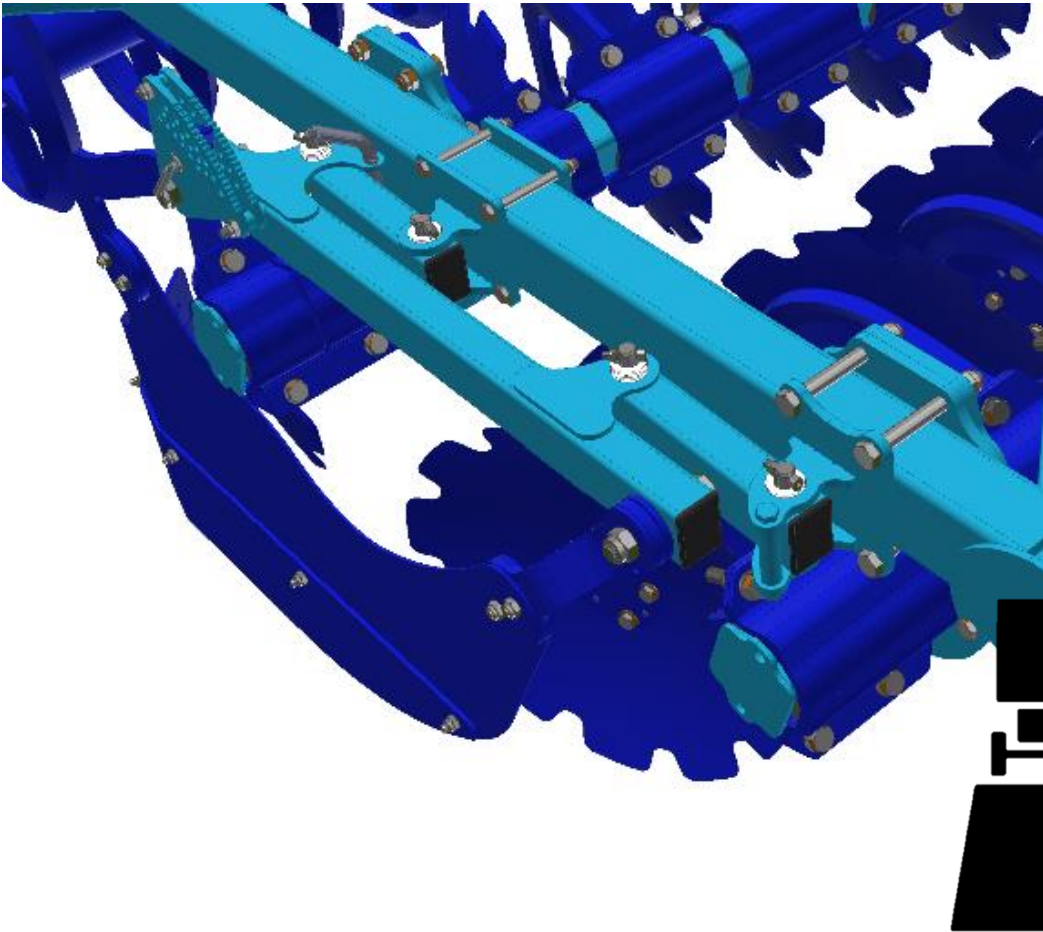

# 2c

1

h [cm / in ]		
0		70 / 28
2		64 / 25
4		59 / 23
6		53 / 21
8		47 / 19
11		TRANSPORT

2

3

10 s

MAX 70 bar

**Machine folding procedure – transport position**