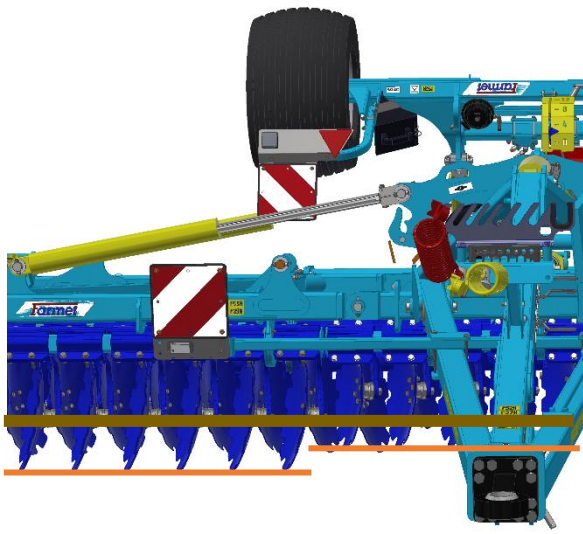

# 2c

1

h [cm / in ]		
0		70 / 28
2		64 / 25
4		59 / 23
6		53 / 21
8		47 / 19
11		TRANSPORT

2

3

10 s

MAX 70 bar

**Machine folding procedure – transport position**